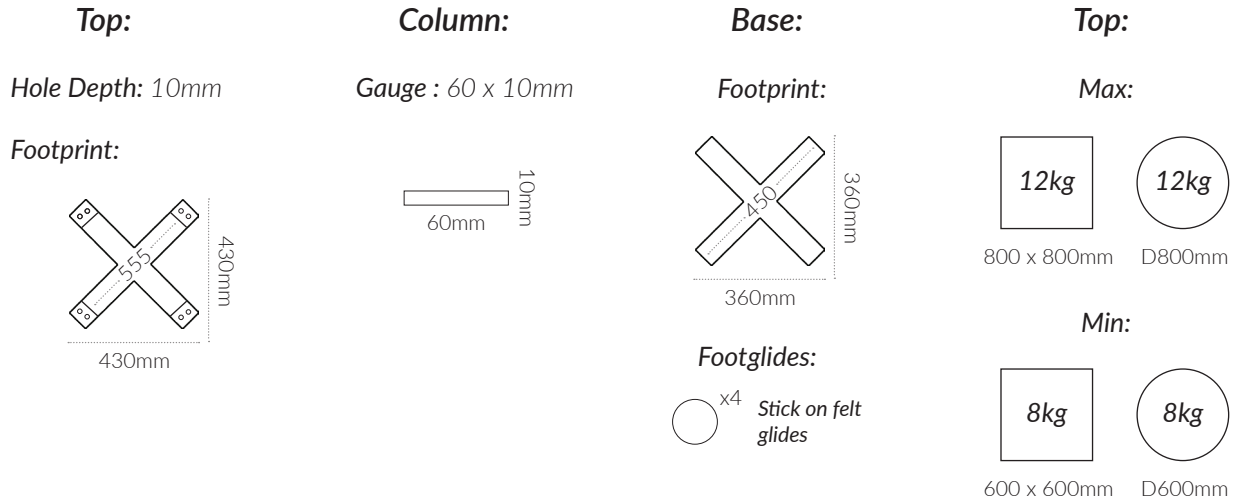

Coffee Table Bases

SPECIFICATIONS:

PRODUCT MAINTENANCE:

Powdercoated Mild Steel:

1. Regularly dust surface with damp cloth.
2. Wash with a soft cloth and warm soapy water.
3. Always dry with a lint free cloth.

DO NOT: Use abrasive pads, brushes, or cleaners like steel wool, as it will scratch the surface.
DO NOT: Use powder, concentrated detergents, or silicone-based furniture polishes.

NOTE: Chipping and breaking of the coating may result in deterioration of the product and should be addressed.